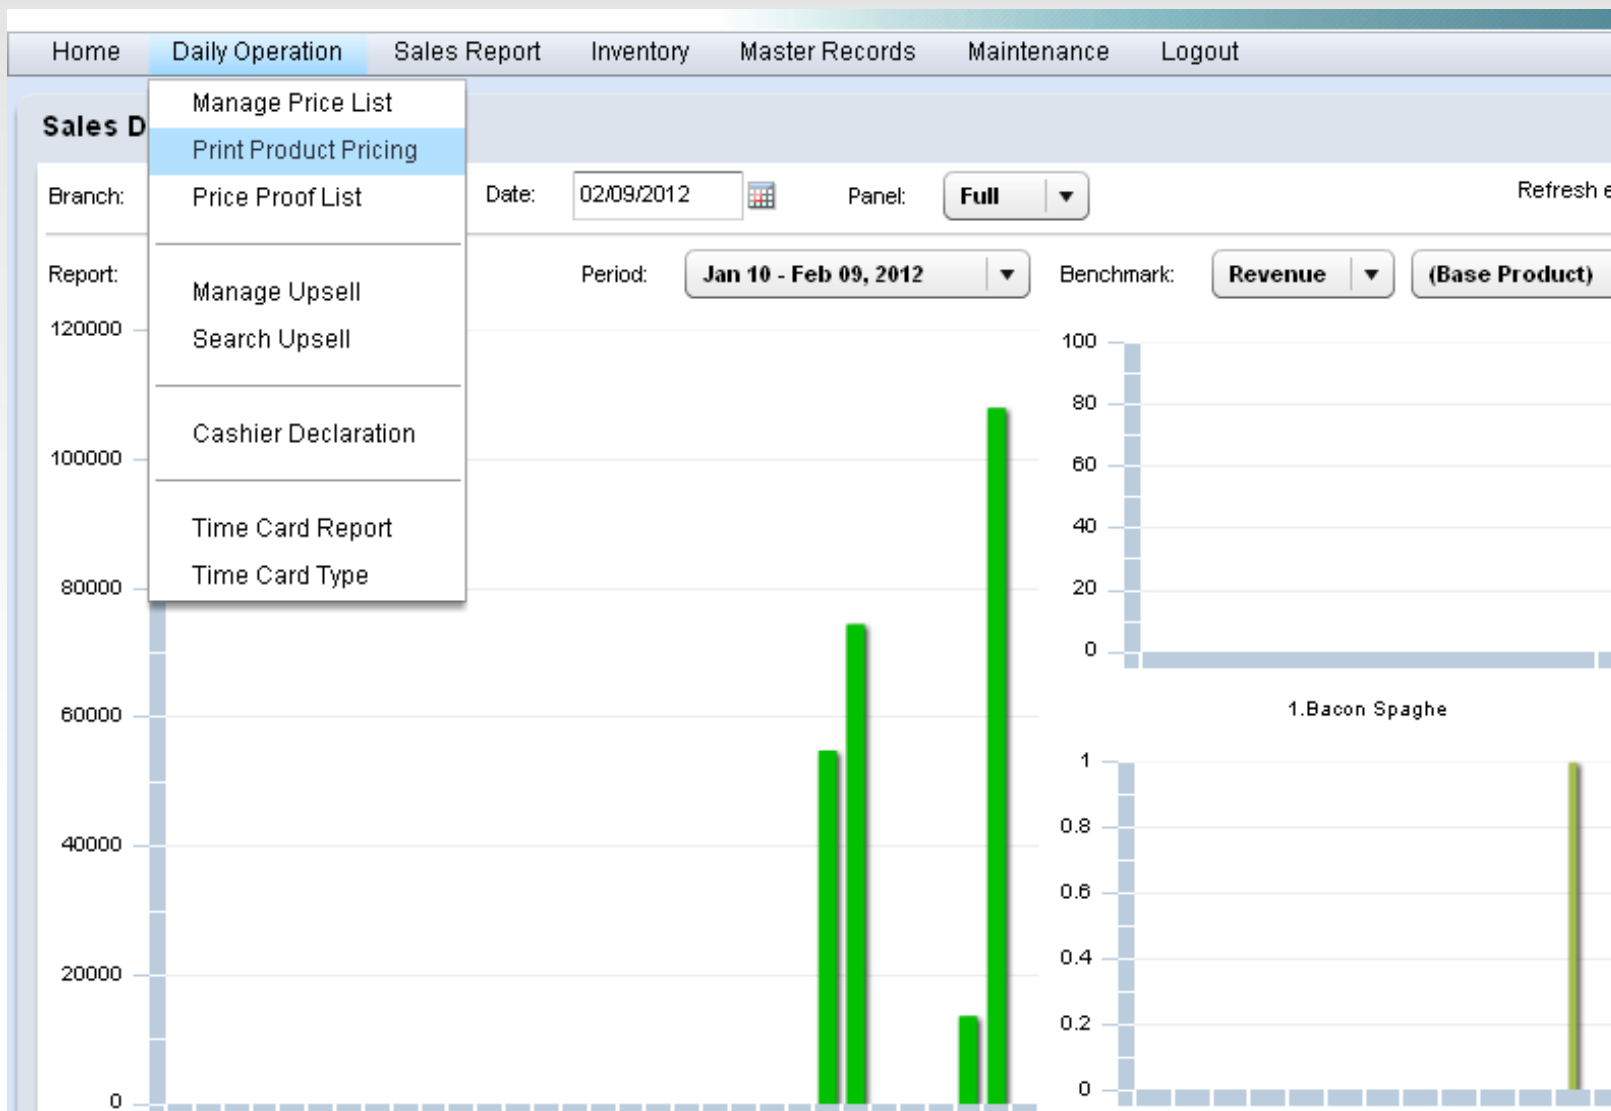

# **PRINT PRODUCT PRICING**

WALKTHROUGH

Access the WebPOS home page (URL <http://www.alliancepos.net>) and click on Headquarter System.

## Go to Daily Operation > Print Product Pricing

View and print your complete price list as of the specified date (set as filter)

Untick the checkbox of Show Price Options to see final pricelist with the option to print price tags with barcodes